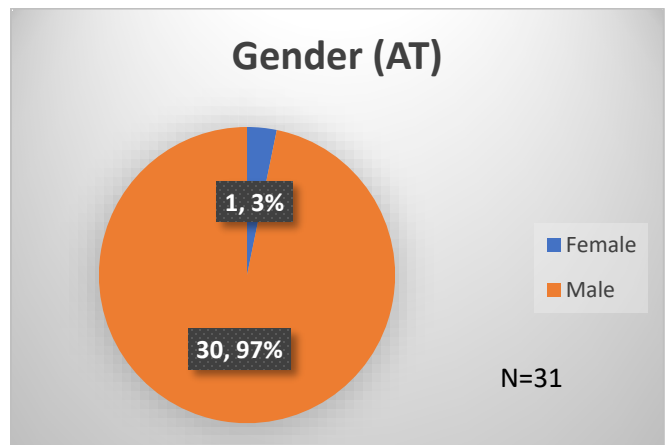

**Daily Data Dashboard – October 26, 2023**  
**Demographics for JTDC Population**  
**Thursday Morning Midnight Count**

Total # of probation Involved youth<sup>1</sup>: 1,313

<sup>1</sup> Probation Active: Any youth who is pending sentencing with an active social history, has been formally placed on probation or supervision with Cook County Juvenile Probation on the date of the report.

**Daily Data Dashboard – October 26, 2023**  
**Demographics for JTDC Population**  
**Thursday Morning Midnight Count**