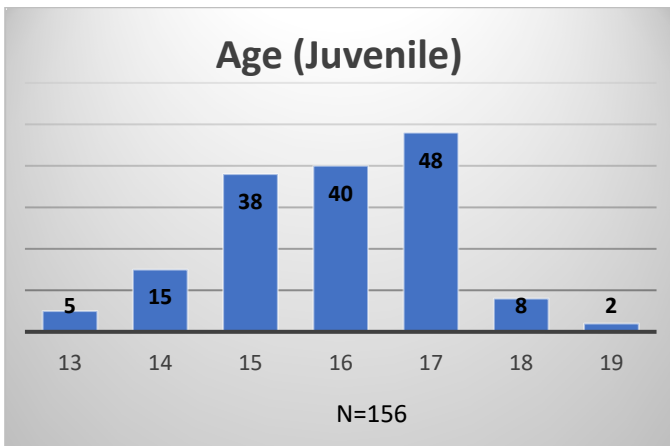

**Daily Data Dashboard – October 26, 2023**  
**Demographics for JTDC Population**  
**Thursday Morning Midnight Count**

Total # of probation Involved youth<sup>1</sup>: 1,313

<sup>1</sup> Probation Active: Any youth who is pending sentencing with an active social history, has been formally placed on probation or supervision with Cook County Juvenile Probation on the date of the report.

**Daily Data Dashboard – October 26, 2023**  
**Demographics for JTDC Population**  
**Thursday Morning Midnight Count**