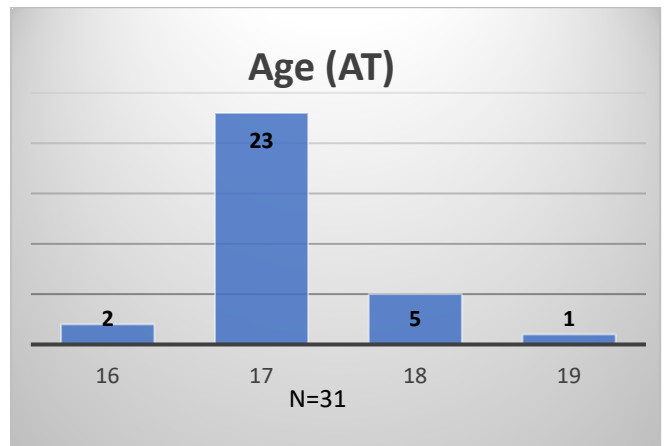

**Daily Data Dashboard – October 26, 2023**  
**Demographics for JTDC Population**  
**Thursday Morning Midnight Count**

Total # of probation Involved youth<sup>1</sup>: 1,313

<sup>1</sup> Probation Active: Any youth who is pending sentencing with an active social history, has been formally placed on probation or supervision with Cook County Juvenile Probation on the date of the report.

**Daily Data Dashboard – October 26, 2023**  
**Demographics for JTDC Population**  
**Thursday Morning Midnight Count**