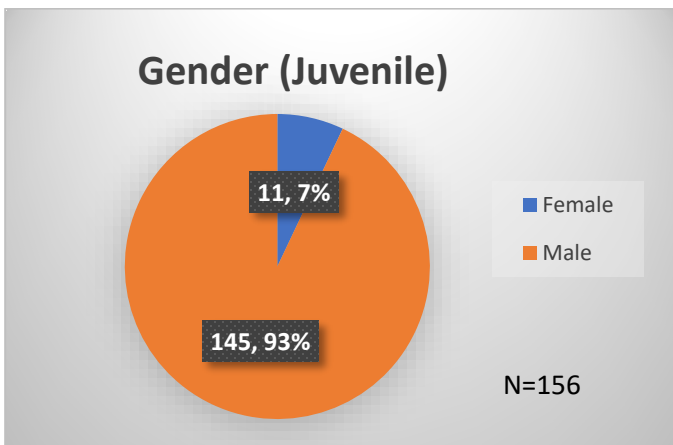

**Daily Data Dashboard – October 26, 2023**  
**Demographics for JTDC Population**  
**Thursday Morning Midnight Count**

Total # of probation Involved youth<sup>1</sup>: 1,313

<sup>1</sup> Probation Active: Any youth who is pending sentencing with an active social history, has been formally placed on probation or supervision with Cook County Juvenile Probation on the date of the report.