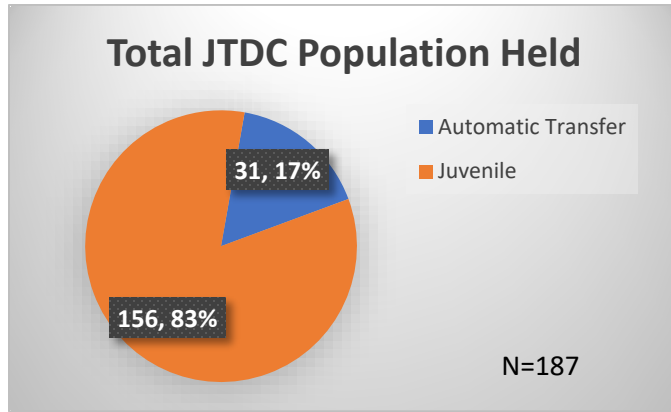

**Daily Data Dashboard – October 26, 2023**  
**Demographics for JTDC Population**  
**Thursday Morning Midnight Count**

Total # of probation Involved youth<sup>1</sup>: 1,313

<sup>1</sup> Probation Active: Any youth who is pending sentencing with an active social history, has been formally placed on probation or supervision with Cook County Juvenile Probation on the date of the report.